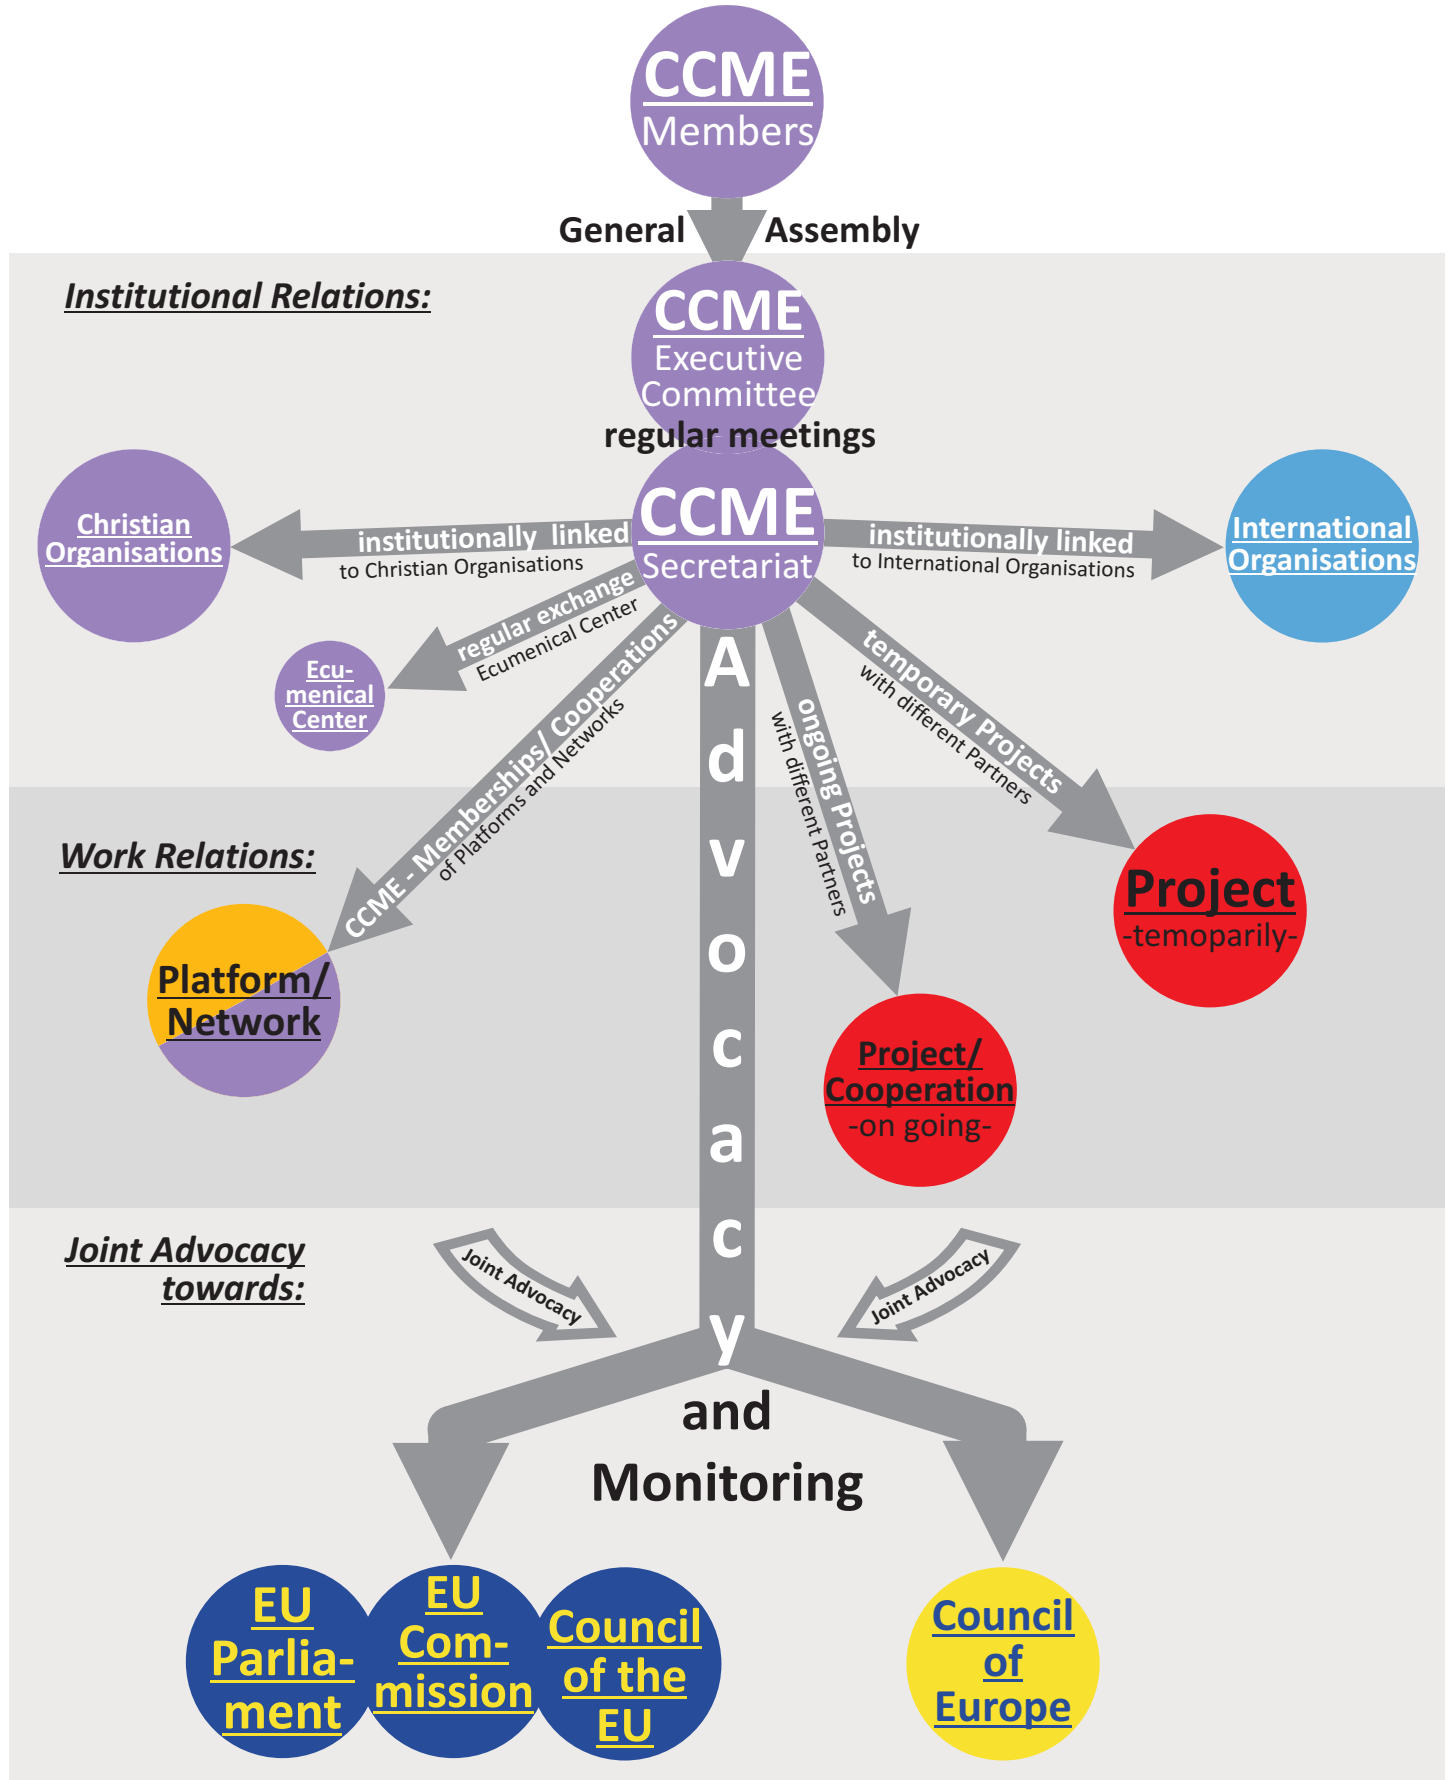

CCME - Relations

Main - Structures

The colours:

- Christian/ Church related Organisations
- Institutions of the European Union
- International Organisations
- Projects/ Cooperations
- Non-governmental Organisations
- Council of Europe
- Inter-governmental Organisation